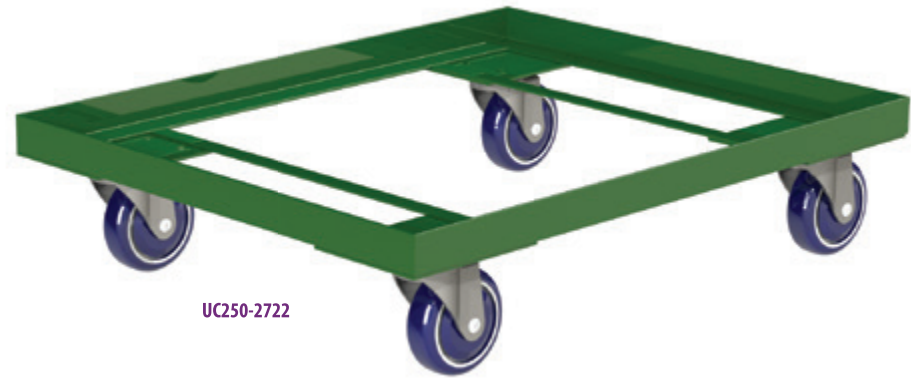

Construction

- Constructed of Heavy-Duty Powder Coat Steel

Base

- All welded frame is made from 1.5" x 1.5" x 1/8" Angular Steel
- All welded with corner gussets

Casters

- 4" Poly-U Plate Casters for easy maneuverability: 4 swivel

NEW!
Bread Tray Dolly

UC250-2722

Model Number	Overall Dimensions			Ship Lbs.	List \$
	W	D	H		
UC250-2722	27"	22"	5"	23	602
UC250-2926	29"	26"	5"	24	633